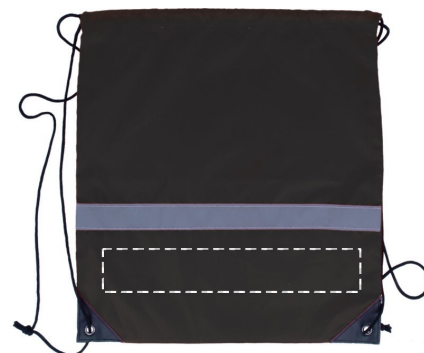

MO8868

Position

1. FRONT TOP
2. BACK TOP
3. FRONT BOTTOM
4. BACK BOTTOM

Print Size (mm)

- 300 mm x 170 mm
300 mm x 170 mm
300 mm x 50 mm
300 mm x 50 mm

Print Code (no of colors)

- TD(8),S1(4),T1(8)
TD(8),T1(8),S1(4)
TD(8),S1(4),T1(8)
T1(8),TD(8),S1(4)

Handling Code: Z

1. FRONT TOP

2. BACK TOP

3. FRONT BOTTOM

4. BACK BOTTOM